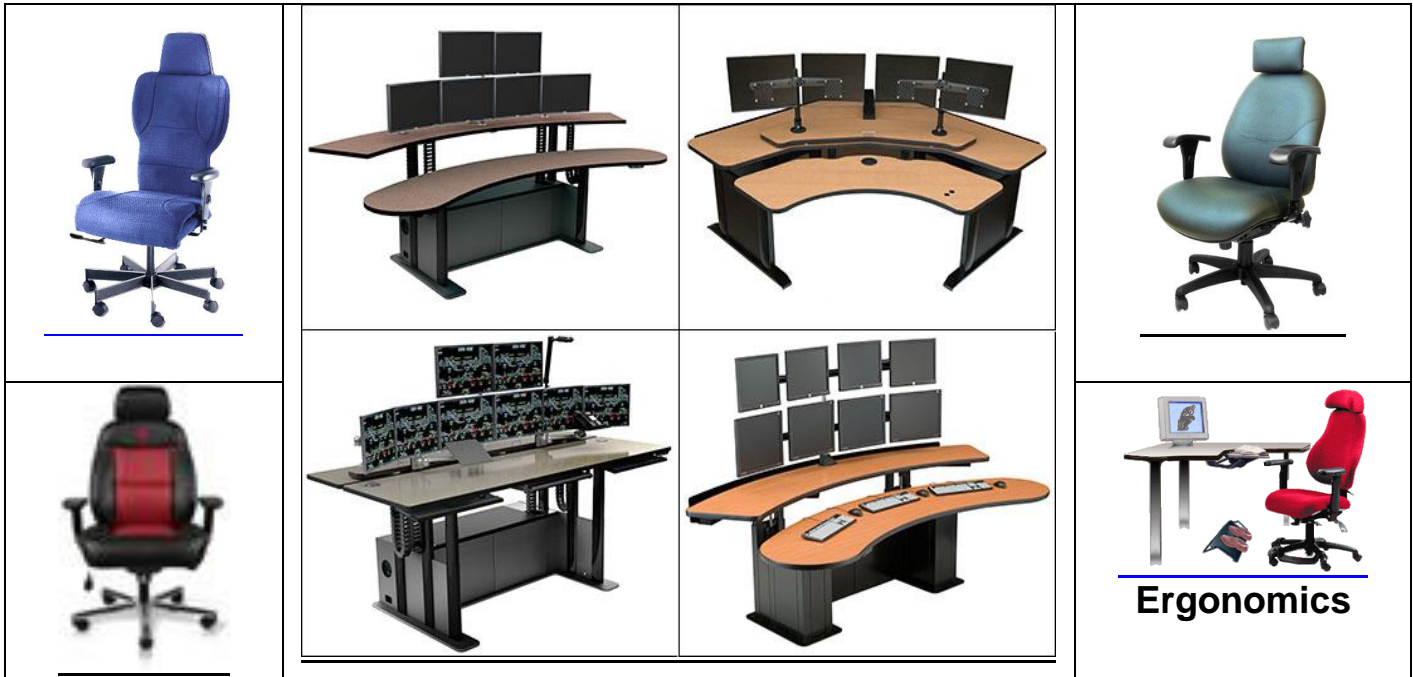

WWW.CHAIR-PROS.COM

(800) 568-2575 (866) 422-4031 Fax

911 Demonstration Communication Center

Available for your Department to see and test
Rental For Emergency Conditions or
Transition into a new Communication Center

24/7 Ergonomics for Dispatch & Records

Big, Tall & Intensive Use Seating, Consoles, Workstations & System Furniture

Keyboard Trays,

Footrests,

Monitor Arms

Replacement & Repair Chair Parts and Glass Chair Mats

Representing The Finest Quality USA Made Ergonomic Products!

Neutral Posture, ECD Ergonomic Comfort Design, RFM Preferred Seating, Iron Horse, Viking Dispatch Consoles, Chief, WorkRite Ergonomics, Grand Stands, Positive Machining Products, Ergo Kneel Mats, Dyna Lift, Glass Chair mats by Clearly Superior